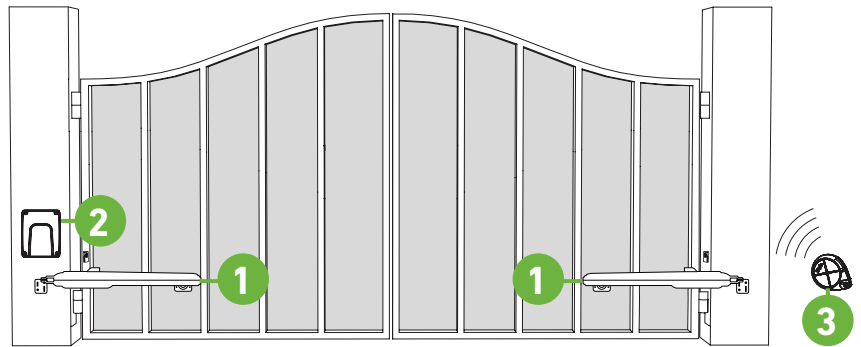

MG1300AU

SWING GATE STOP Additional security with centre drive gate stop.

002A2333

SWING GATE STOP Additional security with bolted down gate stop.

002A2334

FOUR BUTTON CAR VISOR REMOTE CONTROL

Easily attaches to your car visor to control up to 4 garage doors or gates. Can be programmed to Security+ and Security+ 2.0 devices.

Swing L 300

LINEAR ACTUATOR MAINS VOLTAGE DUAL KIT - MGLDK

SUITABLE FOR DOUBLE SWING GATES UP TO 6 METRES

RESIDENTIAL SWING GATE OPENER

Start with smart. Compatible with myQ²

Additional purchase of The Outdoor Protector System and myQ Gateway is required

FOR SWING GATES

- Monitor and control your gate away from home through the myQ App.
- Peace of mind knowing if gate is open or closed anywhere and any time.
- Receive real time alerts and notifications so you know when the gate is opened or closed by loved ones.
- Pre-set times to automatically close your gate at any time.
- See history records of your gate open and close periods.
- Protect your loved ones and belongings with The Outdoor Protector System (Safety IR Beams).
- Compatible myQ App available for smart devices including Apple Watch.

APP AVAILABLE ON:

TYPICAL INSTALLATION - DOUBLE SWING GATES

1. Gate Opener (MGLX)
2. Control Box (MGEB)
3. Remote Control (E970M)

Maximum Gate Width & Weights:

- 200kg for 3m gate
- 250kg for 2.5m gate
- 300kg for 2m gate.