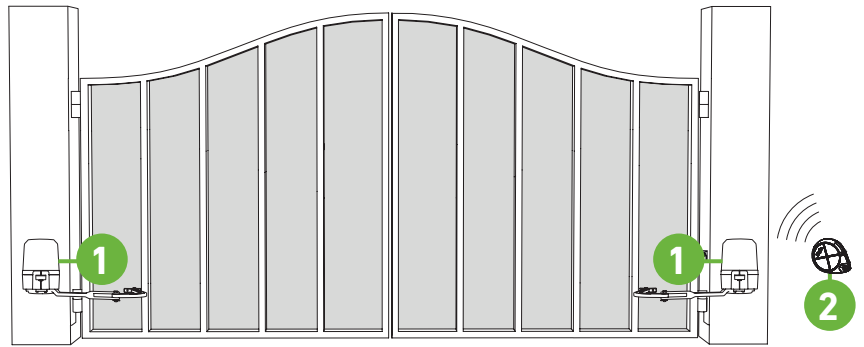

Swing A 200

ARTICULATED ARM MAINS VOLTAGE DUAL KIT - MGADK

 SUITABLE FOR DOUBLE SWING GATES UP TO 5 METRES

RESIDENTIAL SWING GATE OPENER

Start with smart. Compatible with myQ²

Additional purchase of The Outdoor Protector System and myQ Gateway is required

FOR SWING GATES

- Monitor and control your gate away from home through the myQ App.
- Peace of mind knowing if gate is open or closed anywhere and any time.
- Receive real time alerts and notifications so you know when the gate is opened or closed by loved ones.
- Pre-set times to automatically close your gate at any time.
- See history records of your gate open and close periods.
- Protect your loved ones and belongings with The Outdoor Protector System (Safety IR Beams).
- Compatible myQ App available for smart devices including Apple Watch.

APP AVAILABLE ON:

TYPICAL INSTALLATION - DOUBLE SWING GATES

1. Gate Opener (may be Primary MGA or Secondary MGA-LVX unit)
2. Remote Control (E970M)

Maximum Gate Width & Weights:

- 200kg for 1.5m gate
- 150kg for 2m gate
- 100kg for 2.5m gate